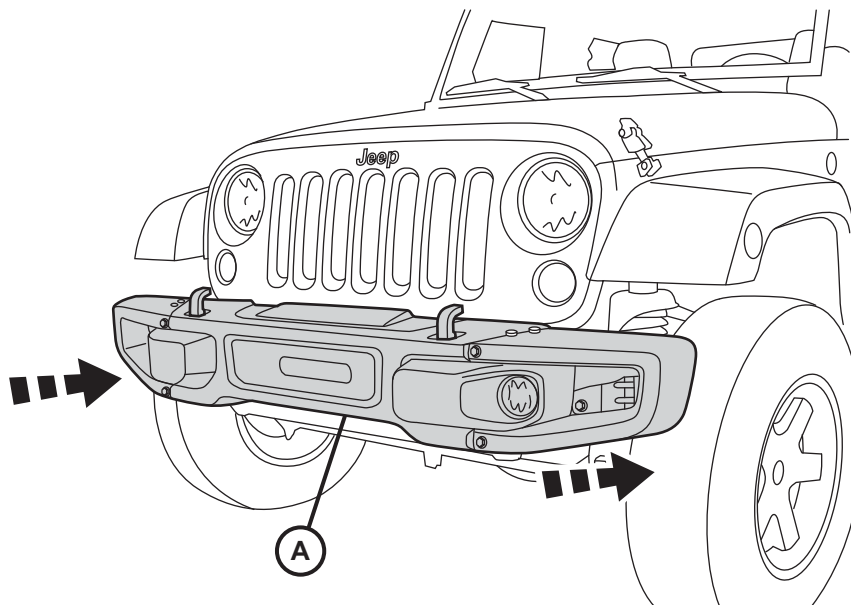

# RUBICON FRONT BUMPER

www.mopar.com

1

2

3

FOG LAMP WIRE EXTENSION

4

2X