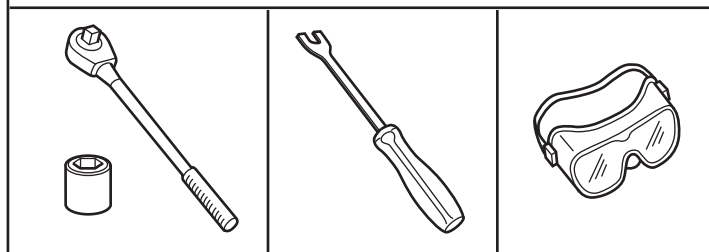

# RUBICON FRONT BUMPER

www.mopar.com

1

2

3

FOG LAMP WIRE EXTENSION

4

2X