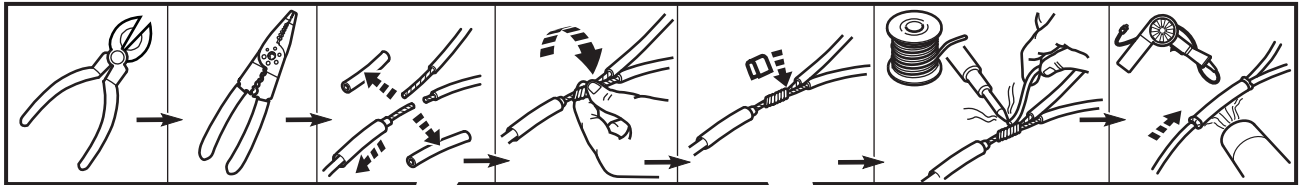

# RUBICON FRONT BUMPER

www.mopar.com

1

2

3

FOG LAMP WIRE EXTENSION

4

2X