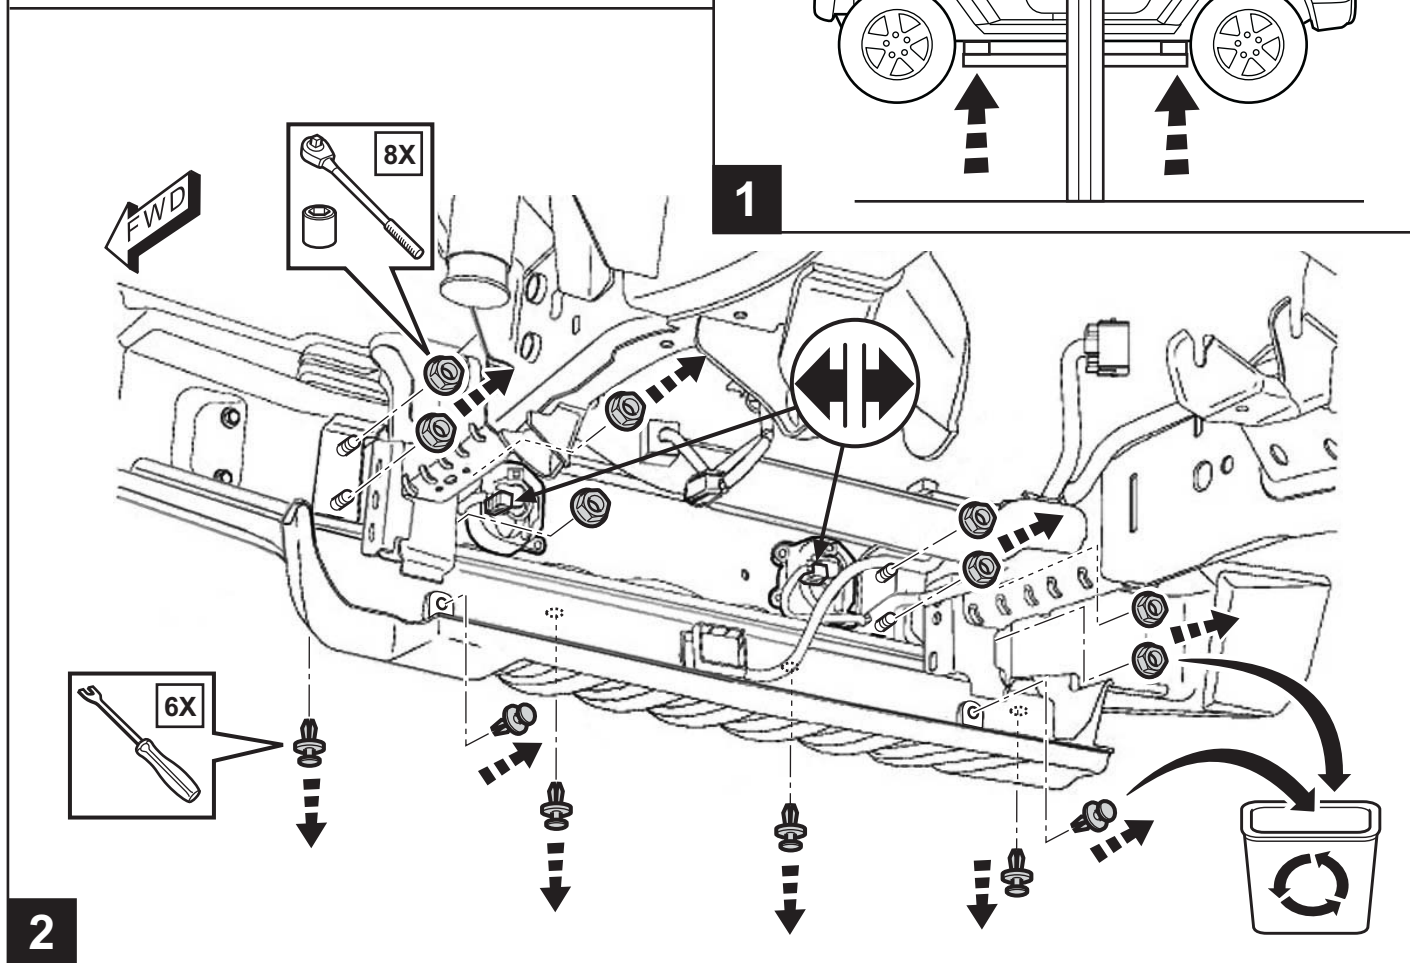

# RUBICON FRONT BUMPER

www.mopar.com

1

2

3

FOG LAMP WIRE EXTENSION

4

2X