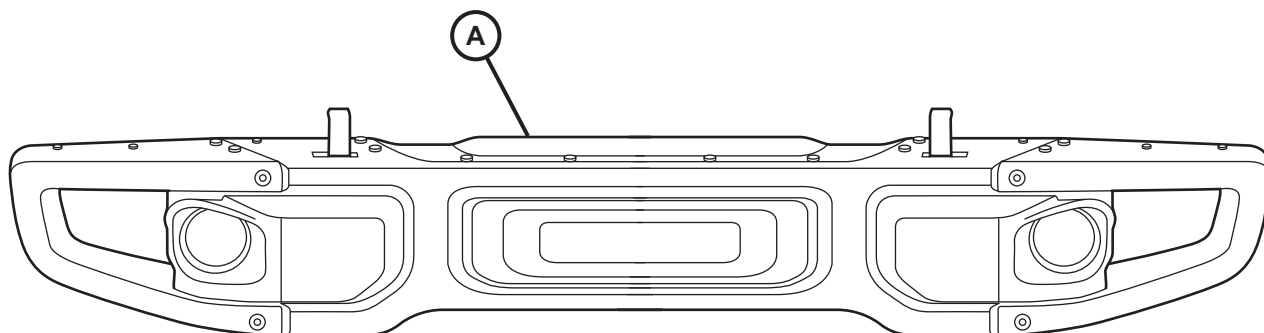

# RUBICON FRONT BUMPER

www.mopar.com

1

2

3

FOG LAMP WIRE EXTENSION

4

2X