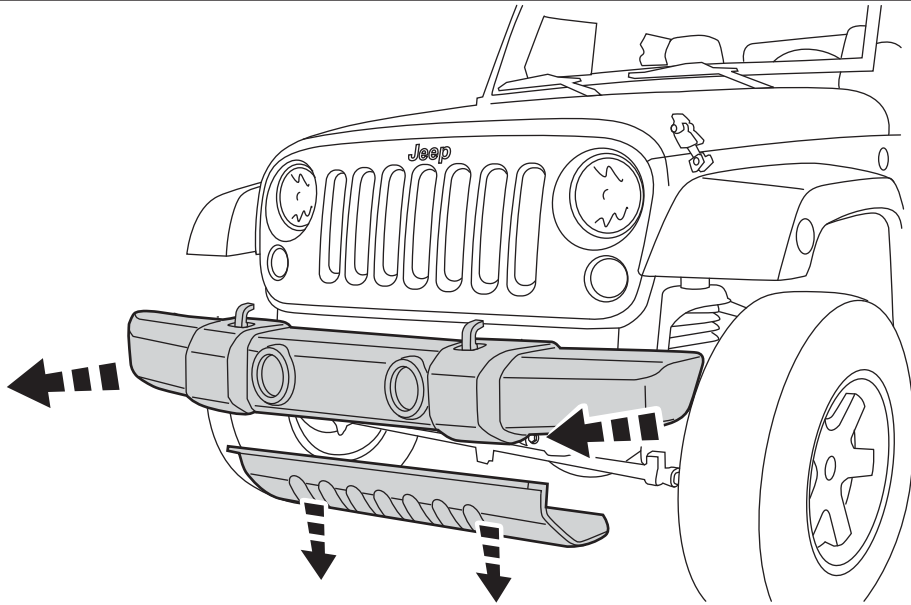

# RUBICON FRONT BUMPER

www.mopar.com

1

2

3

FOG LAMP WIRE EXTENSION

4

2X