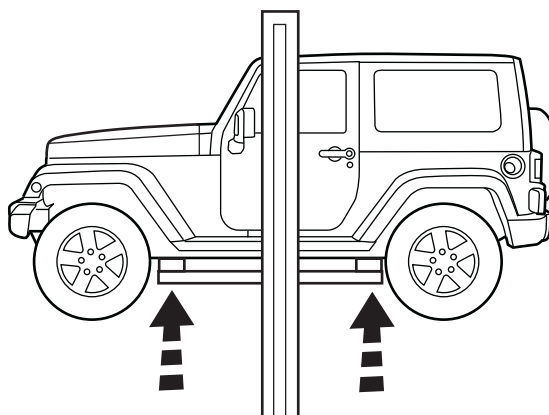

# RUBICON FRONT BUMPER

www.mopar.com

1

2

3

FOG LAMP WIRE EXTENSION

4

2X